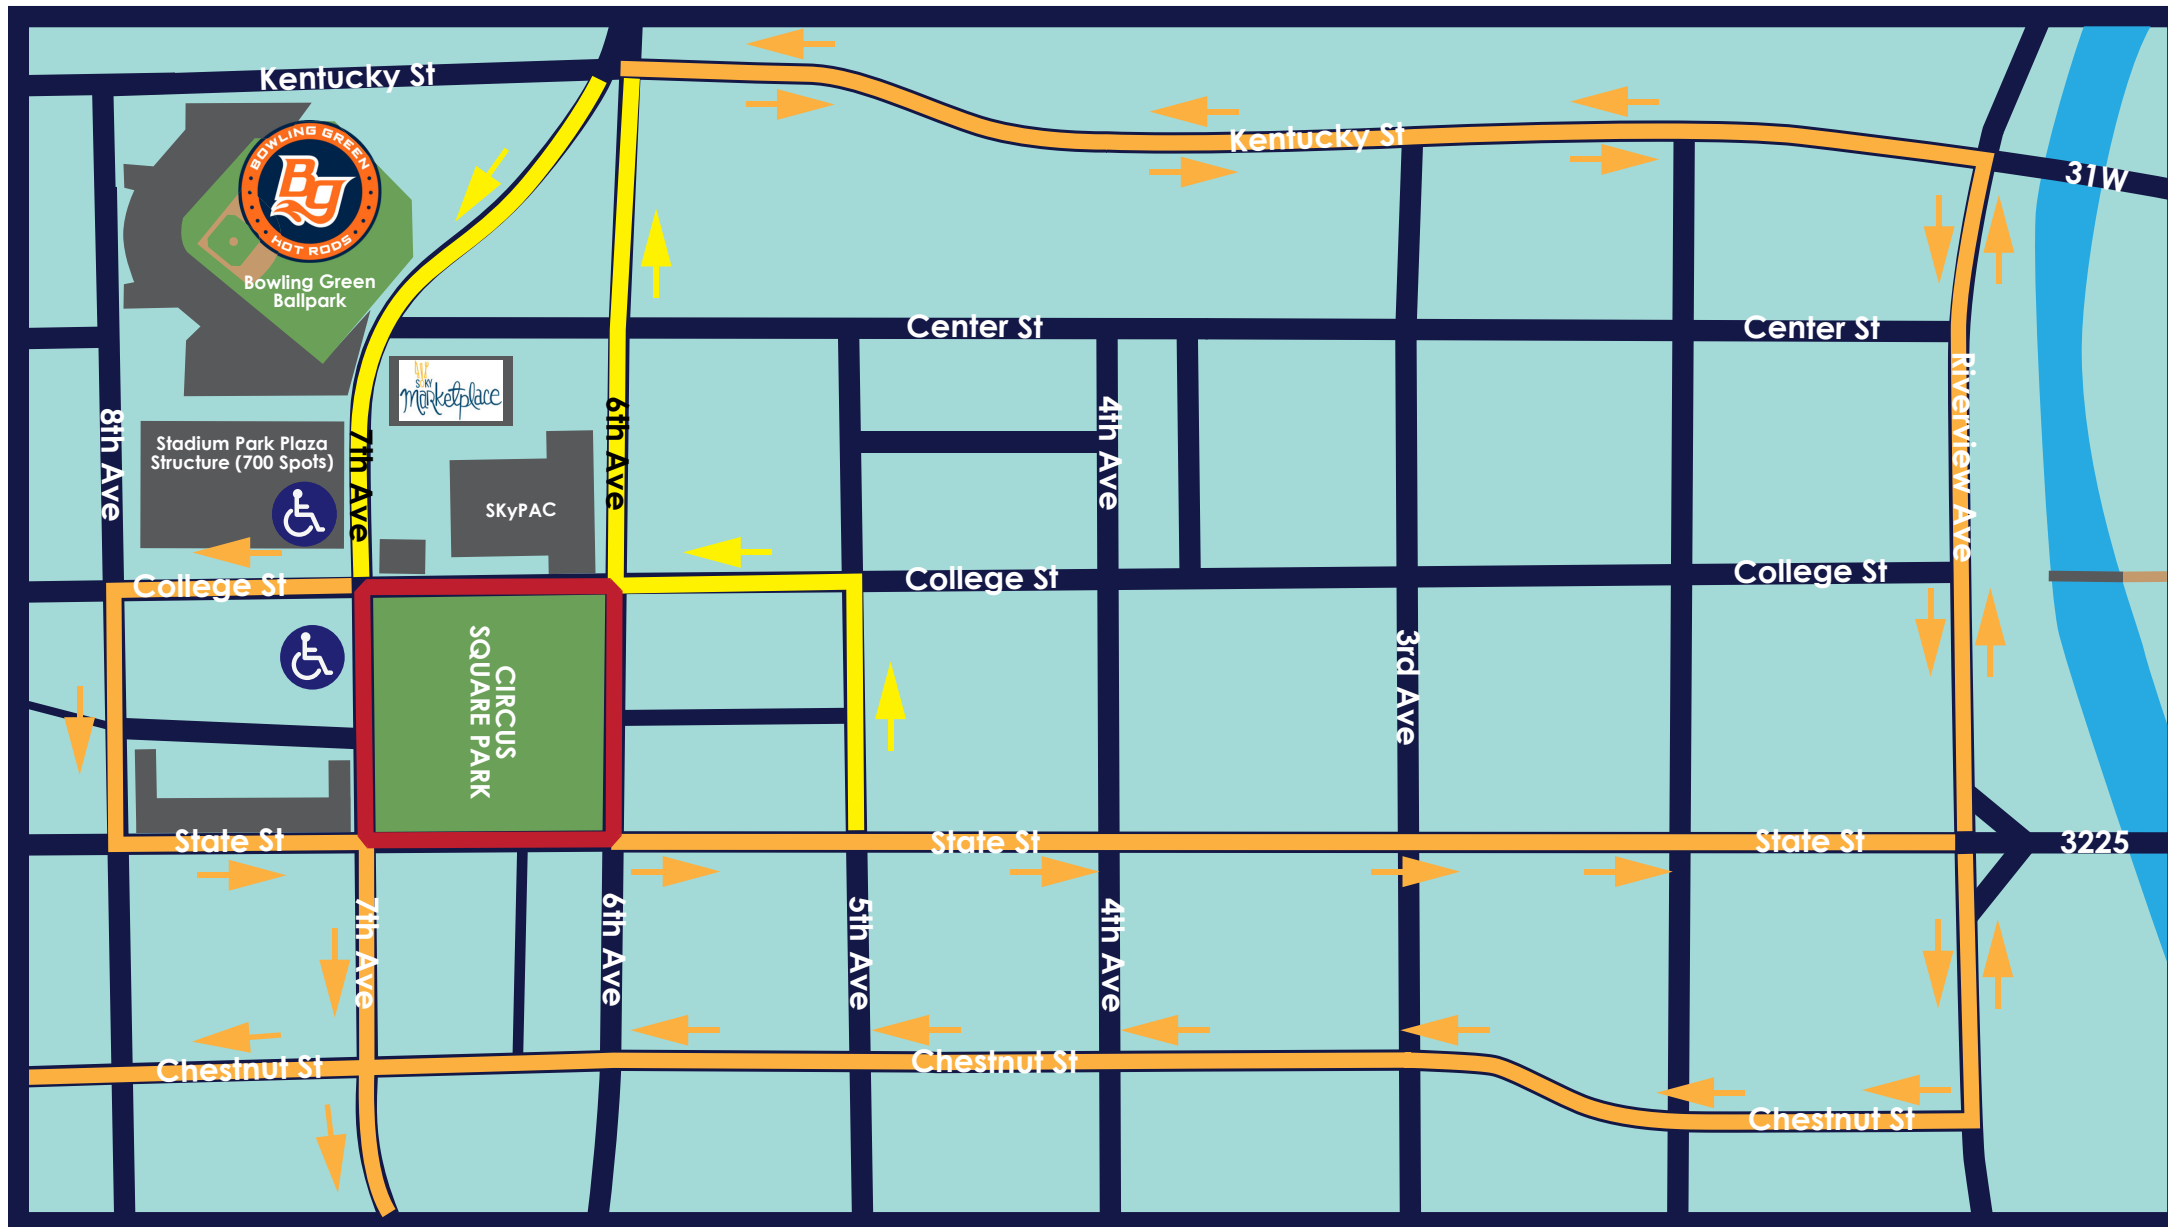

*Saturday, June 8  
Downtown BGKY  
Traffic Impact Map*

*The 2nd Annual Eats & Beats Music Fest will be held at Circus Square from 3-10pm, impacting traffic and creating the need for detours.*

- 12pm: close College St. between 6th-7th and State St. between 6th-7th
- 2pm: close the rest of 6th and 7th in the single blocks around Circus Square
- 3-10pm: Eats & Beats Music Fest on Circus Square
- 11pm: target time to reopen all streets

**LEGEND**

-  Road Closed
-  Downtown Detour
-  Event Traffic
-  Accessible Parking

Learn more at:  
*DuncanHinesDays.com*